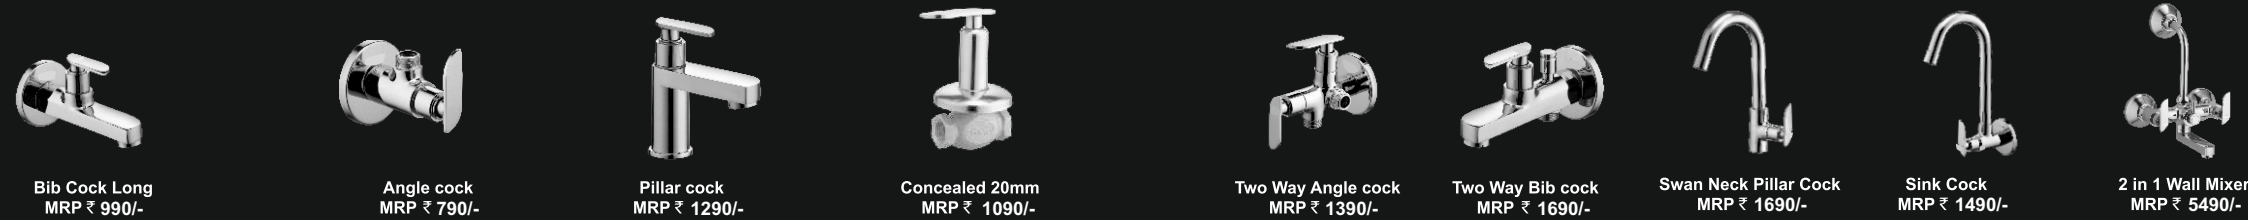

Orbit

Quarter Turn
Foam Flow

HSN CODE : 8481
INFINIX™
A Product From **KAG**