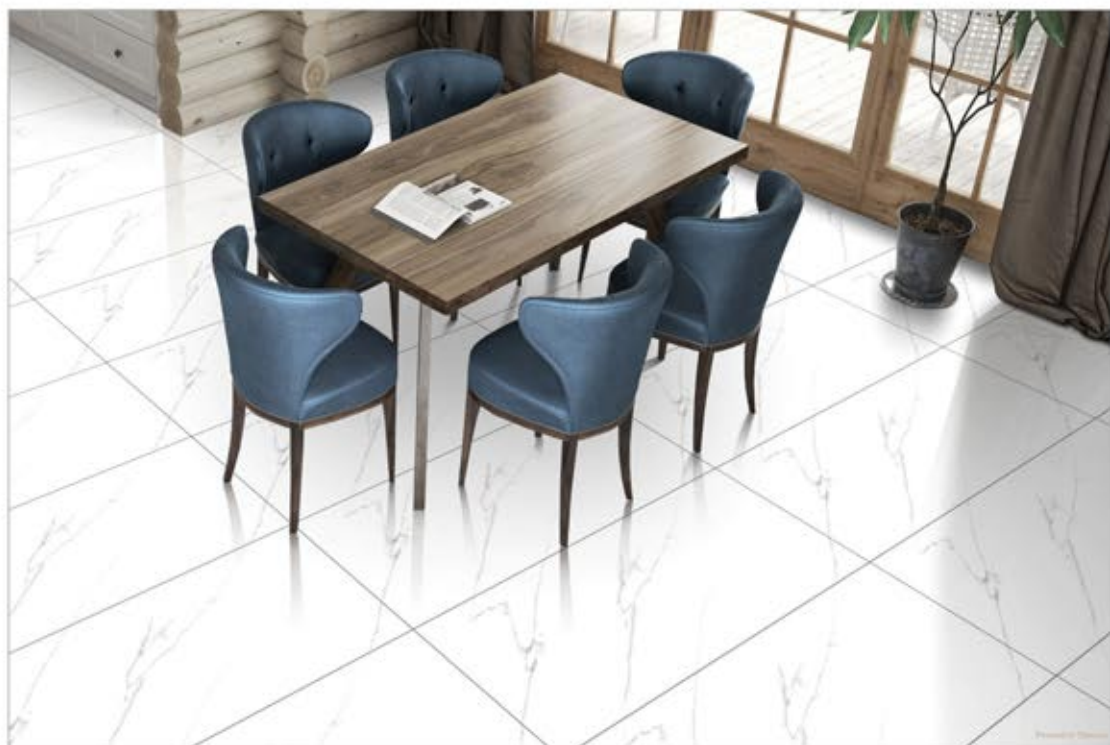

○ Random

CARRARA SATVARIO Random

CENT BEIGE Endmatch

SOFITO DOVE Endmatch

DIGITAL FLOOR TILES

DIGITAL CARVING TILES
2 Pcs = 15.5 Sq. Ft.

48"x24"
1200x600 mm

SOHA BEIGE